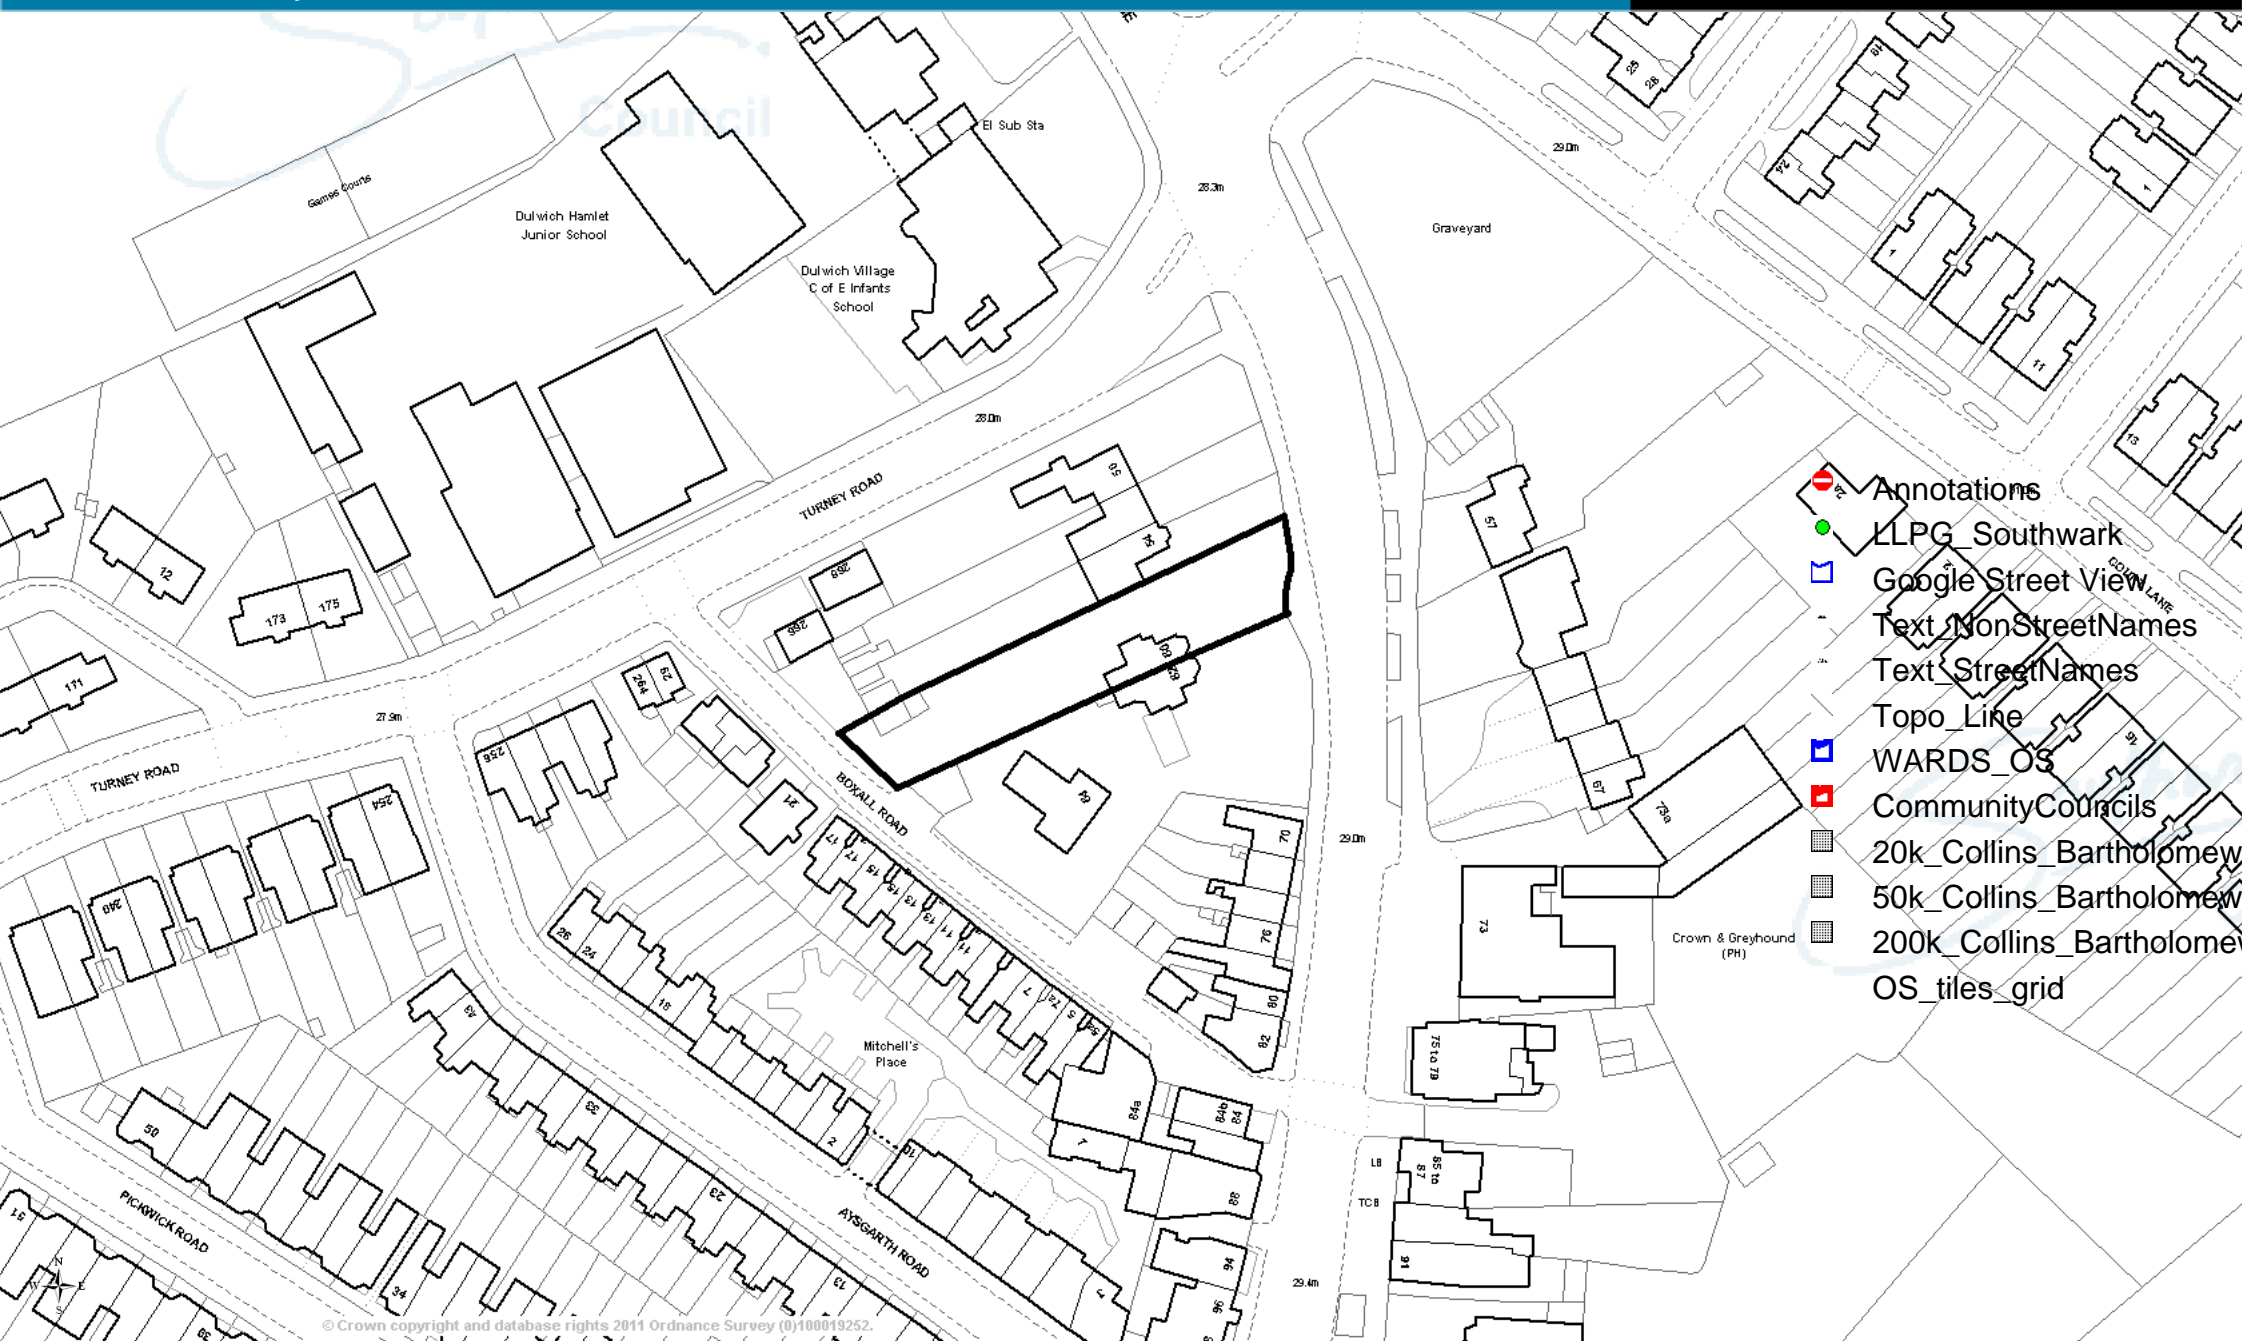

# 60 DULWICH VILLAGE, LONDON, SE21 7AJ

Ordnance Survey

Date 24/8/2011

© Crown copyright and database rights 2011 Ordnance Survey (0100019252).